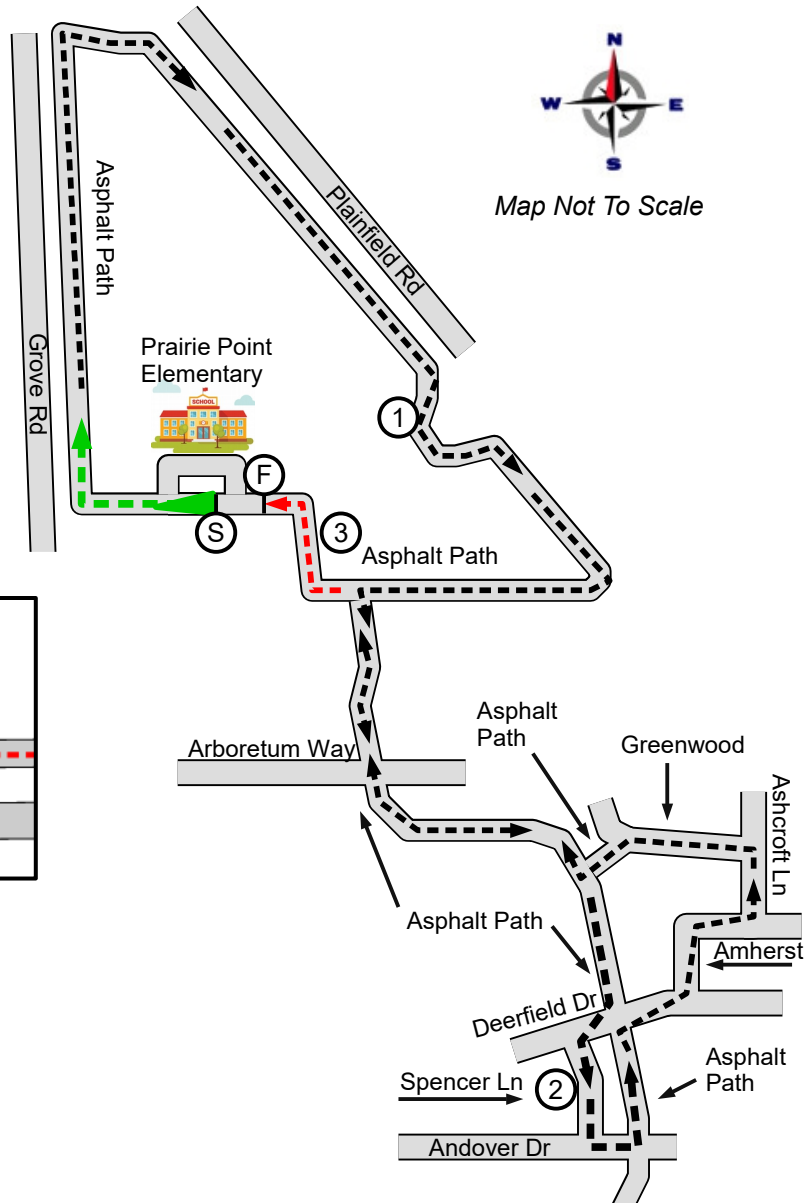

Fraidy Cat 5k Oswego, IL

Course Distance: 5 km
Date Measured: Sep 4, 2020 and Sep 15, 2020
Measured by: Winston Rasmussen

Start: Mag nail center of path 58' 2" east of center of round storm grate west of east entrance road (see detail).
Mile 1: West edge of path even with wood fence line. (4' north of north edge of entrance road)
Mile 2: West curb of Spencer 2' south of mail box at 109 Spencer Ln.
Mile 3: East edge of path between 9th & 10th fence post S of corner post (101' SE of corner fence post)
Finish: Mag nail center of path 100' west of east curb of east entrance road to school. (see detail)

This course was measured using the full width of the roads and the Shortest Possible Route (SPR)

Winston Rasmussen

w.rasmussen@comcast.net