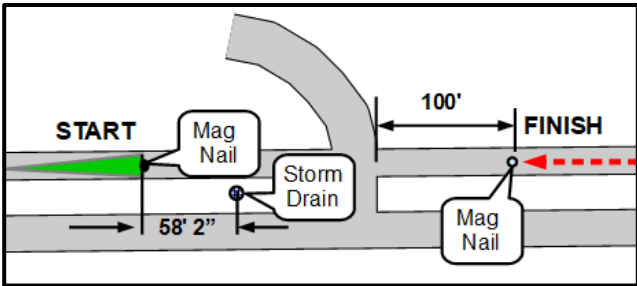

Fraidy Cat 5k Oswego, IL

Course Distance: 5 km
Date Measured: Sep 4, 2020 and Sep 15, 2020
Measured by: Winston Rasmussen

Start: Mag nail center of path 58' 2" east of center of round storm grate west of east entrance road (see detail).
Mile 1: West edge of path even with wood fence line. (4' north of north edge of entrance road)
Mile 2: West curb of Spencer 2' south of mail box at 109 Spencer Ln.
Mile 3: East edge of path between 9th & 10th fence post S of corner post (101' SE of corner fence post)
Finish: Mag nail center of path 100' west of east curb of east entrance road to school. (see detail)

This course was measured using the full width of the roads and the Shortest Possible Route (SPR)

Winston Rasmussen

w.rasmussen@comcast.net