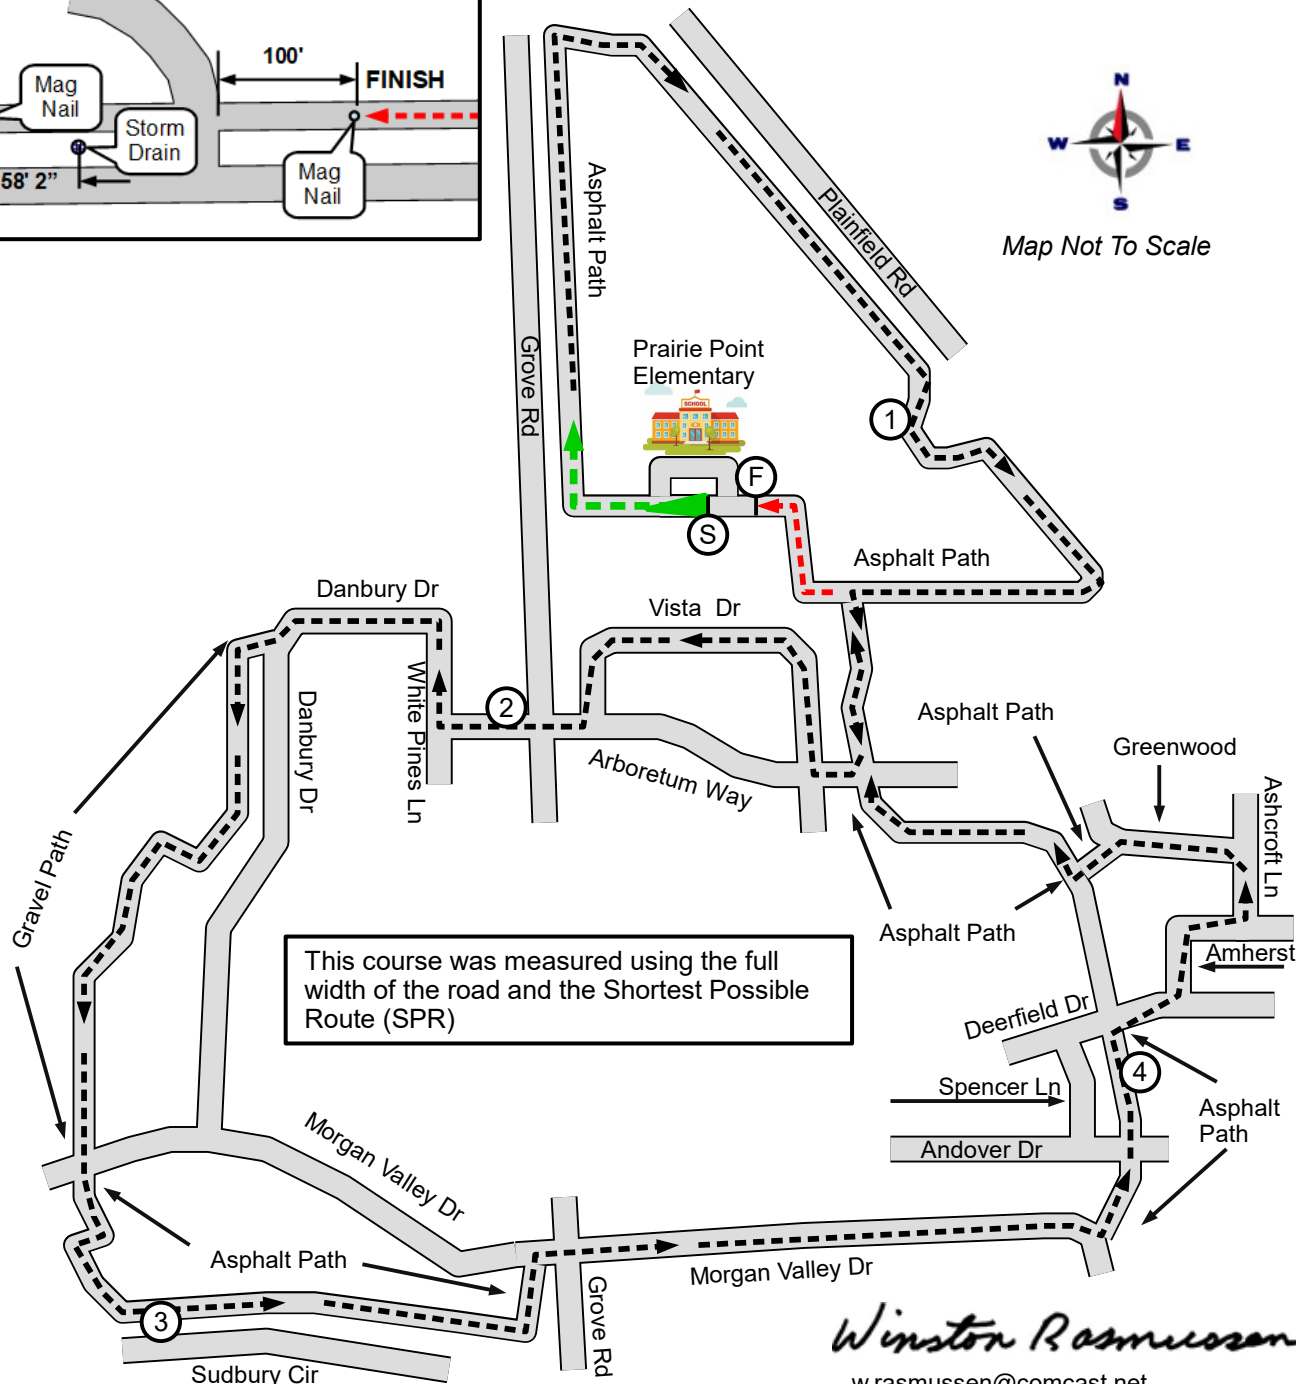

Ghost Run 8k Oswego, IL

Course Distance: 8 km
Date Measured: Sep 4, 2020 and Sep 15, 2020
Measured by: Winston Rasmussen

Start: Mag nail center of path 58' 2" east of center of round storm grate west of east entrance road (see detail).
Mile 1: West edge of path even with wood fence line. (4' north of north edge of entrance road)
Mile 2: North curb of median even with west edge of driveway at 468 Arboretum Way
Mile 3: South edge of path 35' east of line extending from utilities at west edge of property line of 584 Sudbury Circle
Mile 4: East edge of path 118' south of center of 1st storm drain south of Deerfield Drive
Finish: Mag nail center of path 100' west of east curb of east entrance road to school. (see detail)