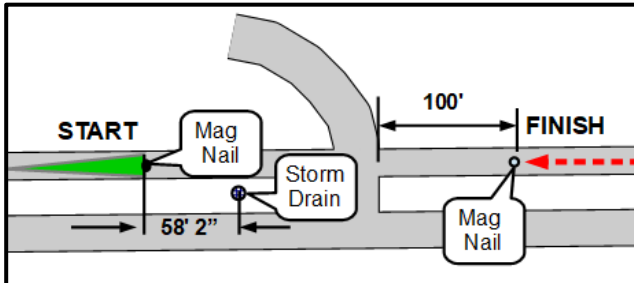

Ghost Run 8k Oswego, IL

Course Distance: 8 km
Date Measured: Sep 4, 2020 and Sep 15, 2020
Measured by: Winston Rasmussen

Start: Mag nail center of path 58' 2" east of center of round storm grate west of east entrance road (see detail).
Mile 1: West edge of path even with wood fence line. (4' north of north edge of entrance road)
Mile 2: North curb of median even with west edge of driveway at 468 Arboretum Way
Mile 3: South edge of path 35' east of line extending from utilities at west edge of property line of 584 Sudbury Circle
Mile 4: East edge of path 118' south of center of 1st storm drain south of Deerfield Drive
Finish: Mag nail center of path 100' west of east curb of east entrance road to school. (see detail)